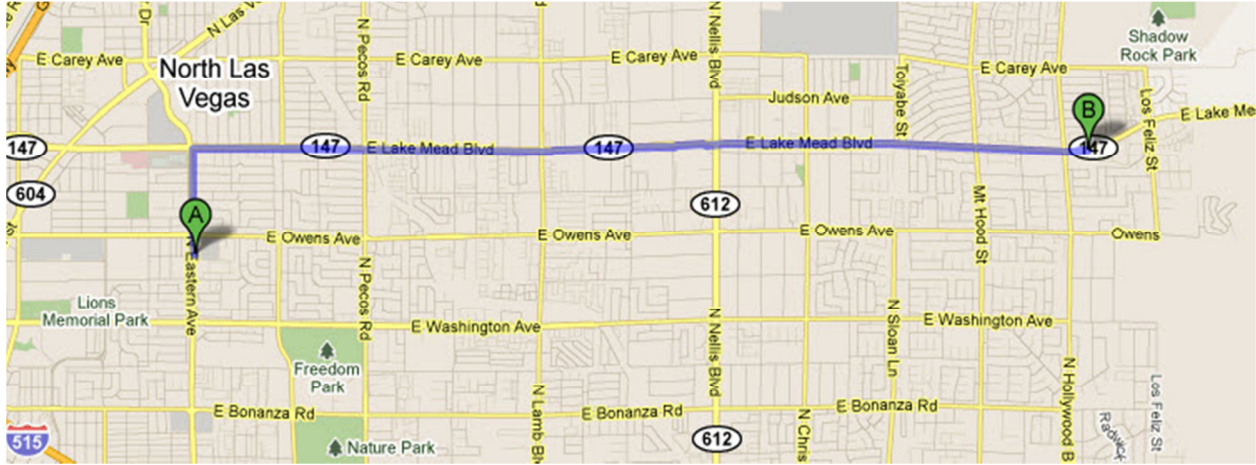

Welcome To AC Dental

We offer 2 convenient locations to serve you!

AC Dental

1520 N Eastern Avenue Suite 105

Las Vegas, NV 89101

Tel. (702) 633-6339

Directions: Our office is conveniently located in the King Ranch Marketplace – in the Southeast corner of Eastern & Owens.

=====

AC Dental II

6775 East Lake Mead Blvd Suite 9

Las Vegas, NV 89156

Tel. (702) 452-7200

Directions: Our office is conveniently located at 6775 East Lake Mead Blvd Suite 9.